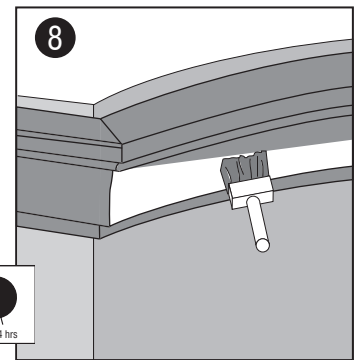

Go!

Installation of Flexible Mouldings