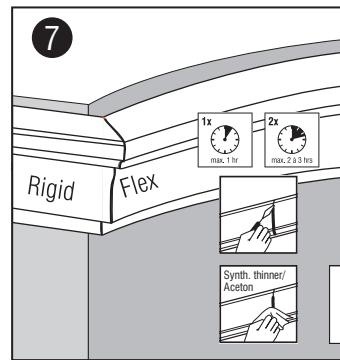

Go!

Installation of Flexible Mouldings