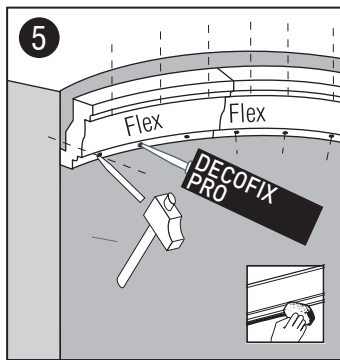

Go!

Installation of Flexible Mouldings