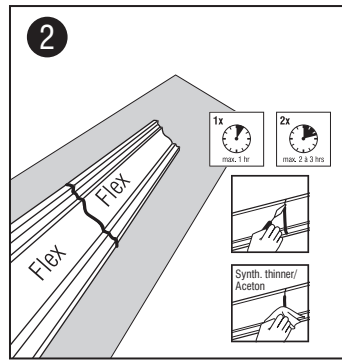

Go!

Installation of Flexible Mouldings